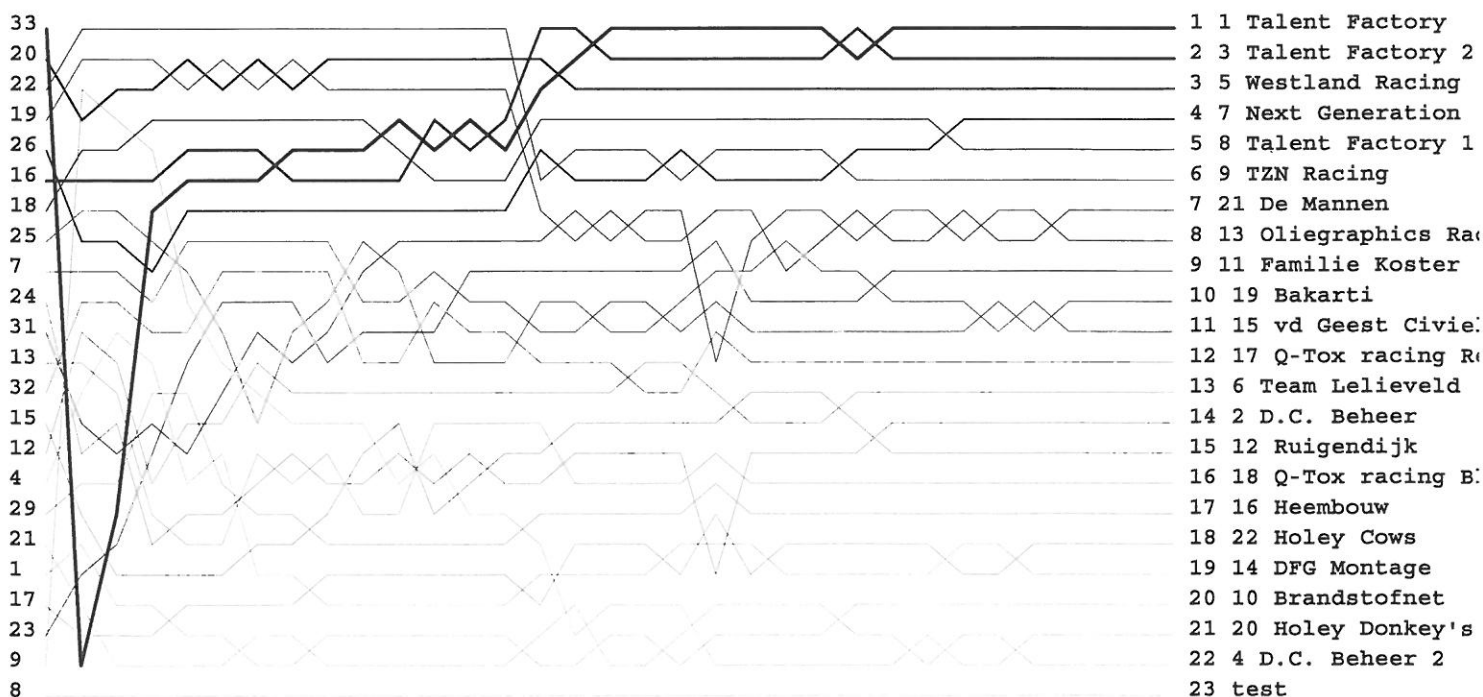

Part: 2											Race mode			
Pos	Kart#	Driver	Pts	Started	Laps	Diff	BestTime	BLap	Average					
1	33	1 Talent Factory	23	1	500		1:07.893	89	1:58.533					
2	16	3 Talent Factory 2	22	6	500	1.109	1:07.870	87	1:13.353					
3	20	5 Westland Racing	21	2	499	1L	1:07.845	43	1:23.102					
4	26	7 Next Generation	20	5	497	3L+33s	1:08.450	11	1:26.729					
5	18	8 Talent Factory 1.0	19	7	496	4L	1:07.859	22	1:44.354					
6	22	9 TZN Racing	18	3	496	4L	1:08.108	63	1:31.166					
7	19	21 De Mannen	17	4	493	7L	1:08.133	71	1:22.130					
8	31	13 Oliographics Racing	16	11	493	7L	1:08.724	46	1:14.511					
9	23	11 Familie Koster	15	21	492	8L	1:08.150	39	1:29.985					
10	7	19 Bakarti	14	9	491	9L	1:08.505	123	1:24.138					
11	25	15 vd Geest Civiele Techniek	13	8	491	9L+16s	1:08.309	71	1:15.647					
12	32	17 Q-Tox racing Red	12	13	489	11L	1:08.631	130	1:39.871					
13	12	6 Team Lelieveld	11	15	489	11L+3s	1:08.546	5	1:37.081					
14	24	2 D.C. Beheer	10	10	487	13L	1:08.727	36	2:03.264					
15	15	12 Ruigendijk	9	14	487	13L+20s	1:08.929	38	1:29.693					
16	13	18 Q-Tox racing Blue	8	12	485	15L	1:09.256	45	1:15.362					
17	29	16 Heembouw	7	17	484	16L	1:08.935	91	1:15.894					
18	17	22 Holey Cows	6	20	479	21L	1:09.206	82	1:34.486					
19	4	14 DFG Montage	5	16	478	22L	1:09.197	84	1:19.812					
20	1	10 Brandstofnet	4	19	472	28L	1:09.288	77	1:17.356					
21	9	20 Holey Donkey's	3	22	472	28L	1:09.650	157	1:55.676					
22	21	4 D.C. Beheer 2	2	18	472	28L	1:09.739	32	1:21.361					
23	8	test	1	23	50	450L	1:08.555	14	15:07.545					

Best Times : TODAY			
#	Chrono	Driver	Date
1	1:07.665	bram	03 sep 11:07
2	1:07.704	scharrel-ei	03 sep 11:06

Best times : LAST 7 DAYS			
#	Chrono	Driver	Date
1	1:06.885	noah	28 aug 19:56
2	1:07.297	olie	29 aug 21:53

Best times : SEPTEMBER 2022			
#	Chrono	Driver	Date
1	1:07.665	bram	03 sep 11:07
2	1:07.704	scharrel-ei	03 sep 11:06